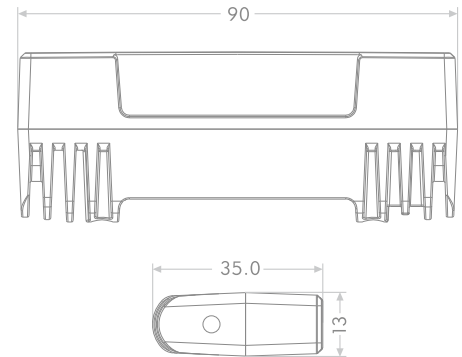

## Features

- > Ultra low profile, suitable for tight spaces like front grills
- > Control board and LED panel integrated in the chassis, making the product extremely compact
- > Two universal brackets included for easy installation
- > Fine heat dissipation with aluminum base
- > PMMA lens minimizes UV damage and resists scratches
- > SAE J595, CA T13, ECE R65 Class2 and R10 certified
- > Five year warranty

## Technical Specifications

Code	NR6	NR6T
Item	023301A, 023301B, 023301R, 023301W, 023301RA 023301RB, 023301RW, 023301AB, 023301AW, 023301BW	023301TRA, 023301TRB, 023301TRW 023301TAB, 023301TAW, 023301TBW
Color		
Voltage	DC 10-33V	
Max Power	10W	
LED	6Pcs 3W LED	12 Pcs 3W LED
Flash Patterns	19	12
LENS	Clear Lens	
Certification	SAE J595, CA T13, ECE R65 Class2, R10	