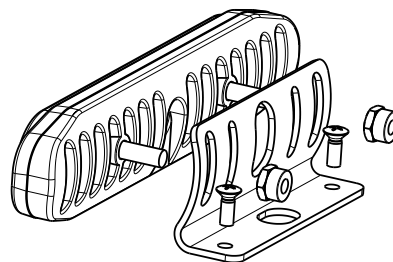

**WIRING**

**Single Color**

**Dual & Triple Color**

> **SURFACE MOUNT**

> **QUICK MOUNT**

> **HOOD MOUNT**

> **L MOUNT**

**FLASH PATTERNS**

**Single & Split**

1	Random (Default)	11	Single (Split)
2	Ece R65 Single (All)	12	Double (Split)
3	Ece R65 Double (All)	13	Quad (Split)
4	Single (All)	14	Quint (Split)
5	Double (All)	15	Nonuplet (Split)
6	Quad (All)	16	Single - Quad (Split)
7	Quint (All)	17	Single - Nonuplet (Split)
8	Nonuplet (All)	18	Steady 2 (California)
9	Single - Quad (All)	19	Steady 2
10	Single - Nonuplet (All)	20	Steady (All)