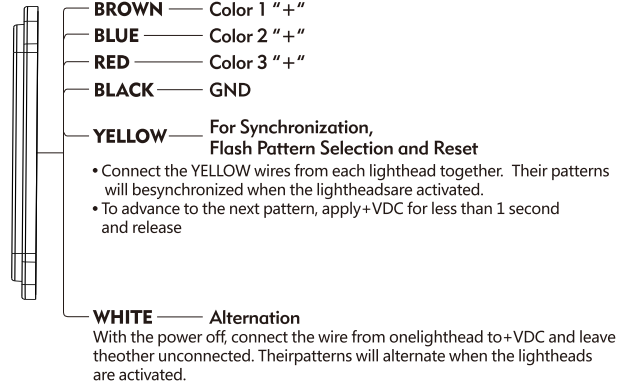

**WIRING**

**Single Color**

**Dual & Triple Color**

> **SURFACE MOUNT**

> **QUICK MOUNT**

> **HOOD MOUNT**

> **L MOUNT**

**FLASH PATTERNS**

**Single & Split**

1	Random (Default)	11	Single (Split)
2	Ece R65 Single (All)	12	Double (Split)
3	Ece R65 Double (All)	13	Quad (Split)
4	Single (All)	14	Quint (Split)
5	Double (All)	15	Nonuplet (Split)
6	Quad (All)	16	Single - Quad (Split)
7	Quint (All)	17	Single - Nonuplet (Split)
8	Nonuplet (All)	18	Steady 2 (California)
9	Single - Quad (All)	19	Steady 2
10	Single - Nonuplet (All)	20	Steady (All)

**Dual & Trio**

1	Steady on 50%-Single color only	9	Dual-SAE (All)
2	Single R65 (All)	10	Lite Speed (All)
3	Double R65 (All)	11	Single to Dual-SAE (All)
4	Tripe R65 (All)	12	Warp1 (All)
5	Quad R65 (All)	13	Warp2 (All)
6	Random (1~4)	14	Warp3 (All)
7	Single- SAE (All)	15	Ultra Warp (All)
8	Double-SAE (All)	16	Tempo Shift Warp (All)