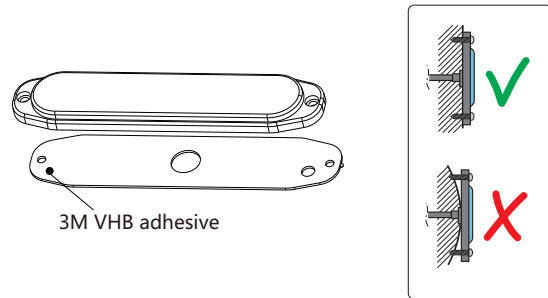

**WIRING**

**Single Color**

**Dual & Triple Color**

> **SURFACE MOUNT**

> **QUICK MOUNT**

> **HOOD MOUNT**

> **L MOUNT**

**FLASH PATTERNS**

**Single & Split**

1	Random (Default)	11	Single (Split)
2	Ece R65 Single (All)	12	Double (Split)
3	Ece R65 Double (All)	13	Quad (Split)
4	Single (All)	14	Quint (Split)
5	Double (All)	15	Nonuplet (Split)
6	Quad (All)	16	Single - Quad (Split)
7	Quint (All)	17	Single - Nonuplet (Split)
8	Nonuplet (All)	18	Steady 2 (California)
9	Single - Quad (All)	19	Steady 2
10	Single - Nonuplet (All)	20	Steady (All)